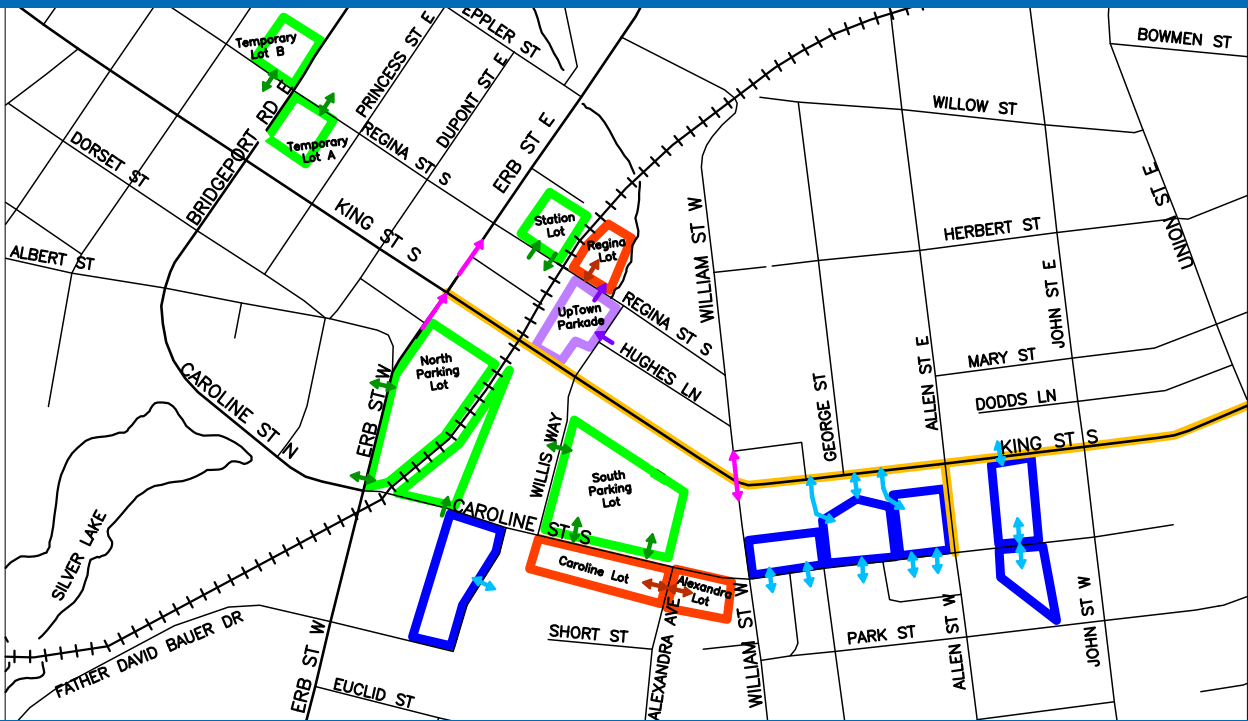

DURING ION CONSTRUCTION, WE SAVED YOU A SPOT

Use the following entrances at all times during construction to access your favourite UpTown Waterloo business

Questions About Construction?

1-844-625-1010

@ridelIONrt

connect@ridelION.ca

facebook.com/ridelION

www.ridelION.ca

Parking Legend

Municipal Parking Lots
Free 2 hour parking
Mon-Fri and all day on
weekends

Private Parking Lots

Municipal Parking Lot
Pay as you go

Municipal Parking Lots
Free Mon-Fri after 5
p.m. and all days on
weekend

In-term traffic
movements available

Parking lot entrances
and exits open

Construction Area