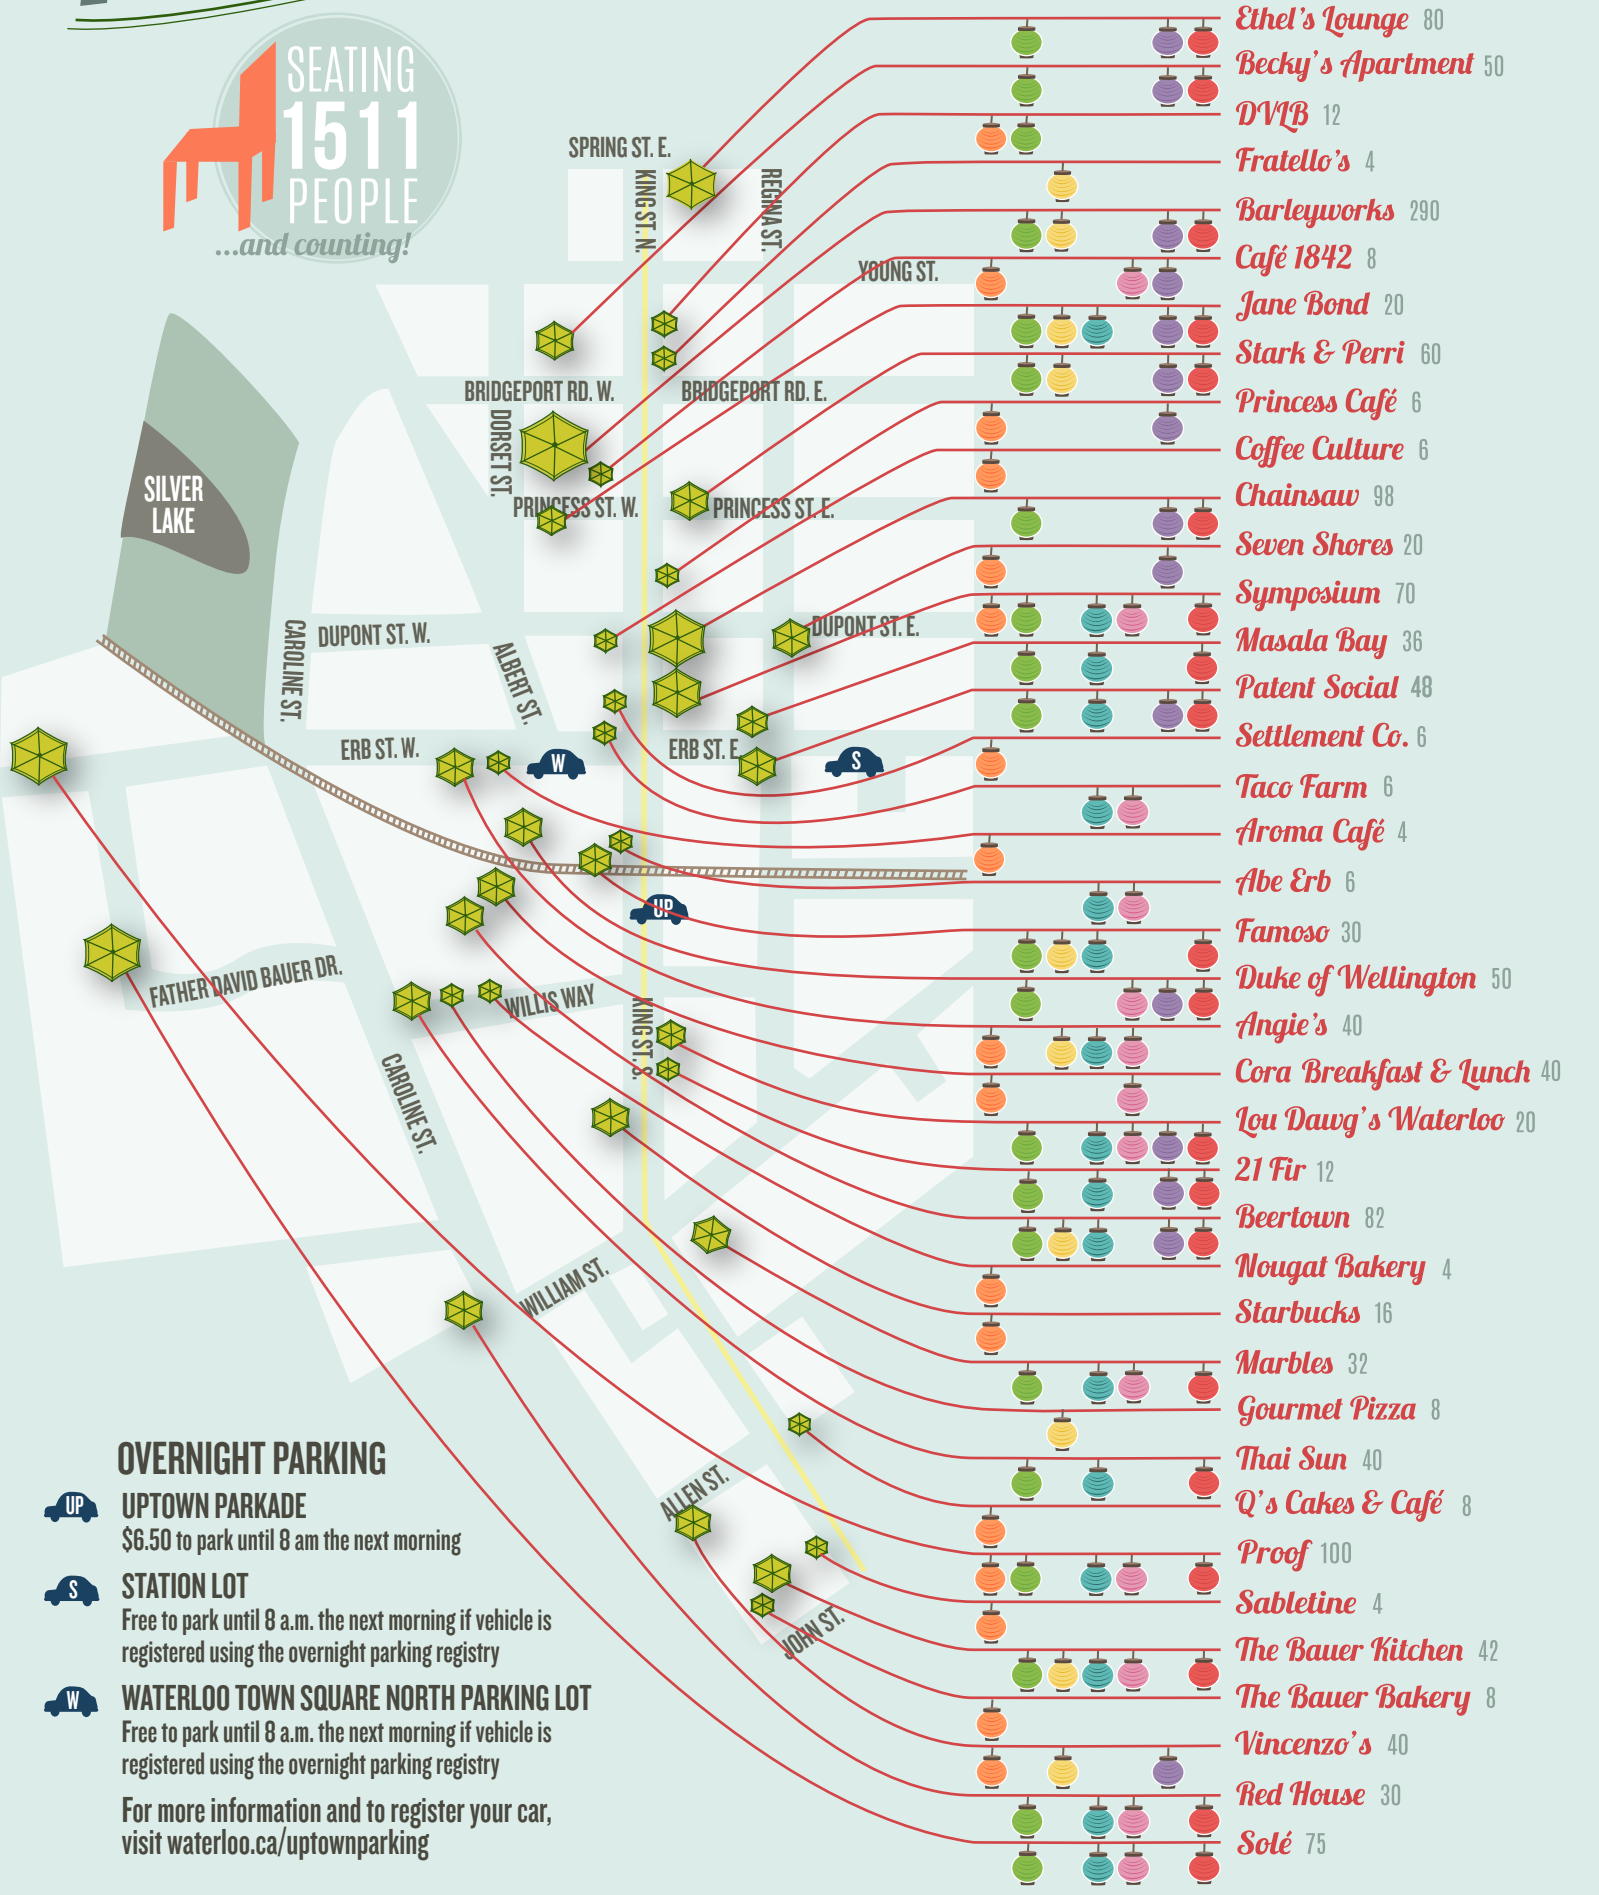

Patios IN UPTOWN WATERLOO

SEATING
1511
PEOPLE
...and counting!

OVERNIGHT PARKING

- UP UPTOWN PARKADE**
\$6.50 to park until 8 am the next morning
 - S STATION LOT**
Free to park until 8 a.m. the next morning if vehicle is registered using the overnight parking registry
 - W WATERLOO TOWN SQUARE NORTH PARKING LOT**
Free to park until 8 a.m. the next morning if vehicle is registered using the overnight parking registry
- For more information and to register your car, visit waterloo.ca/uptownparking

What UPTOWN PATIOS are serving

90 PERCENT
of UPTOWN PATIOS
are Licensed